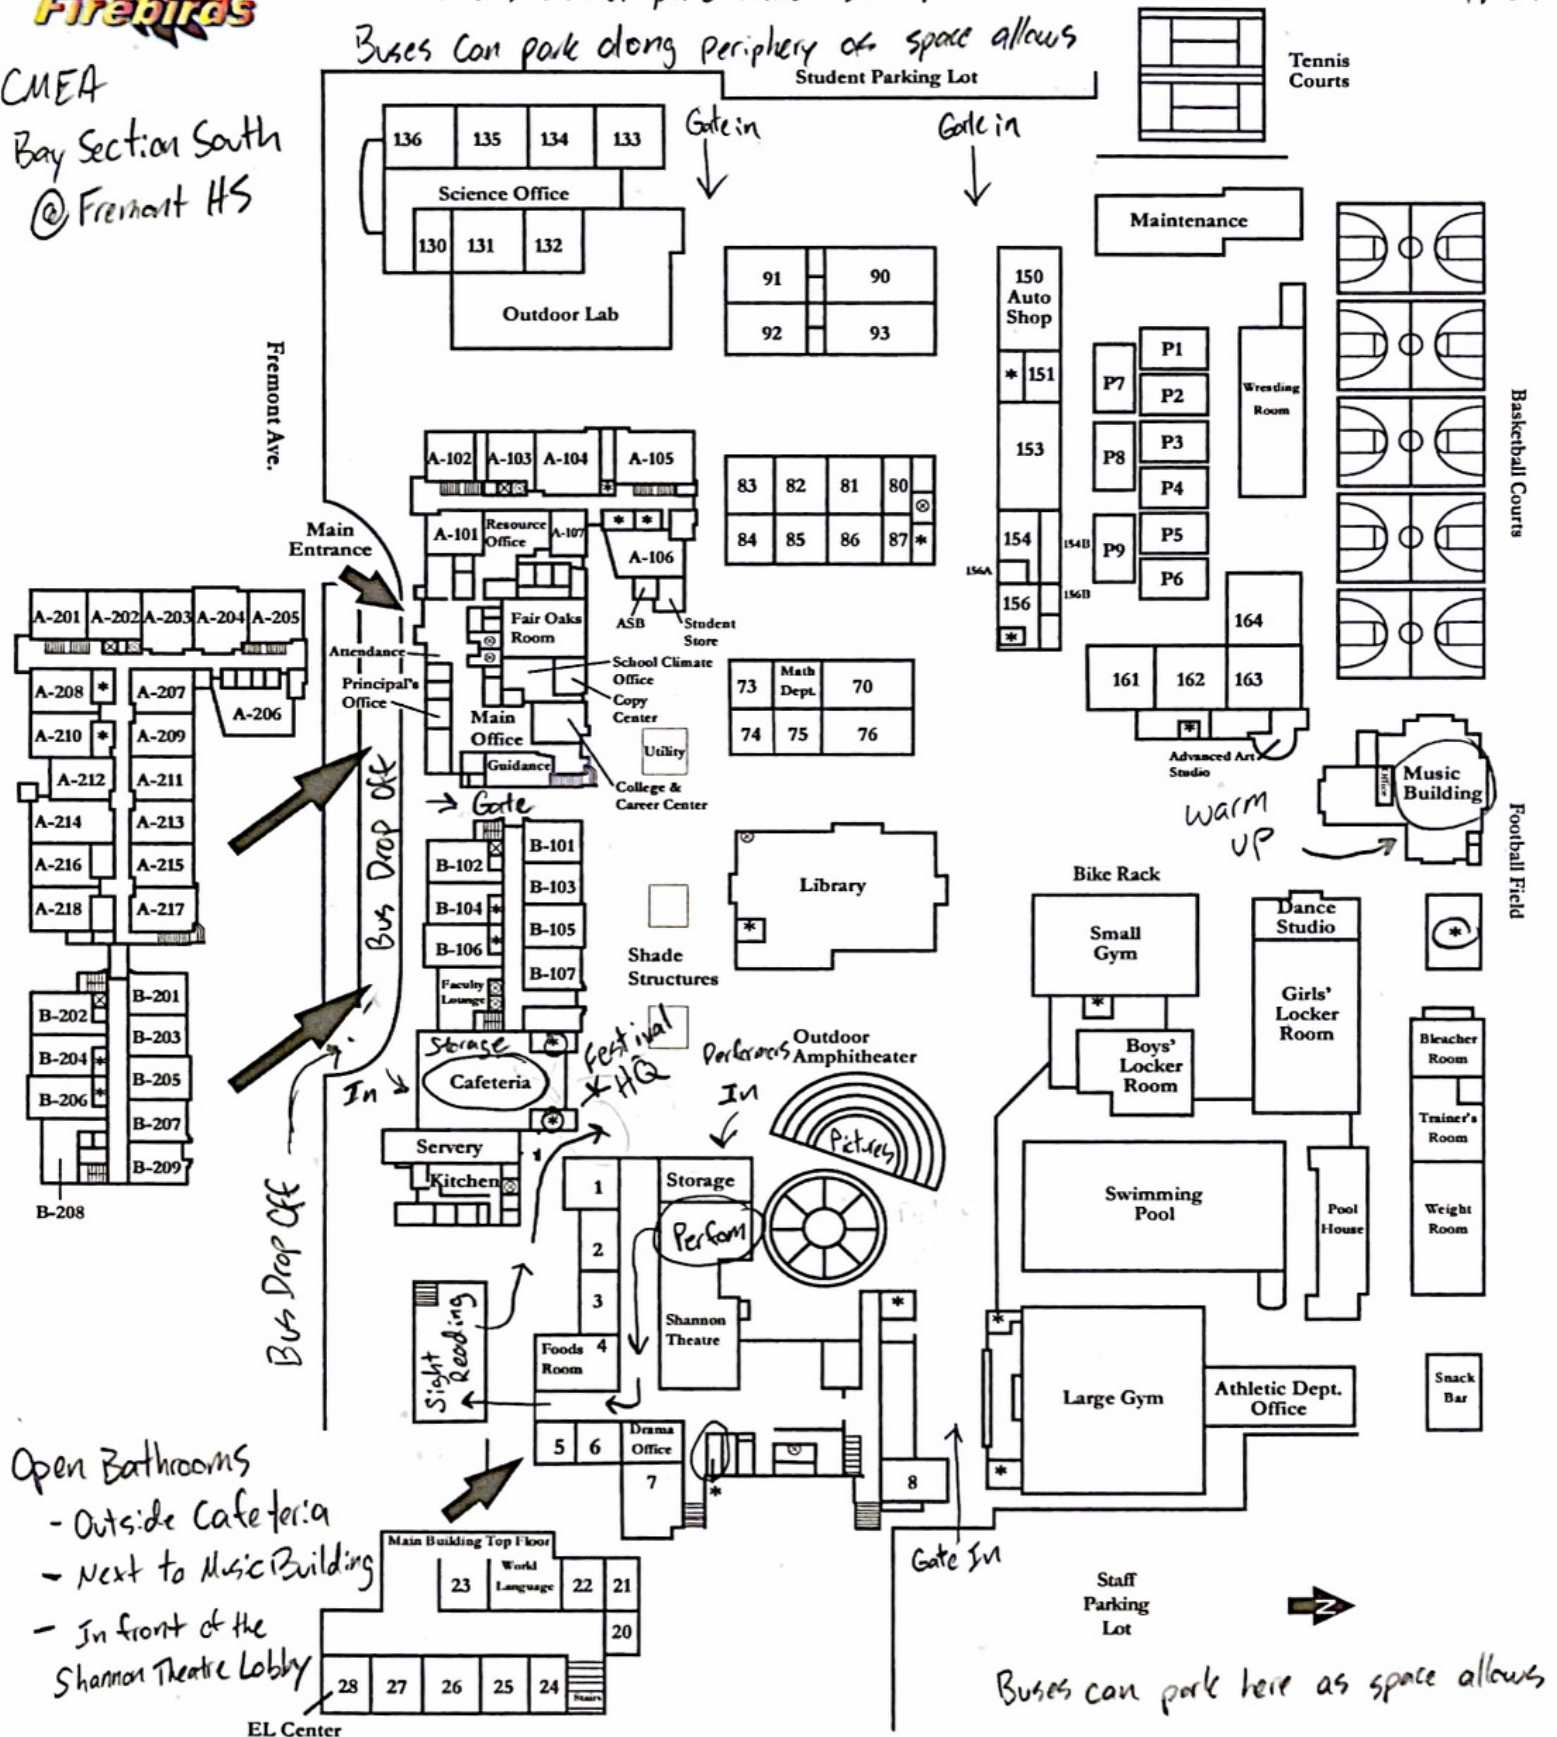

Fremont High School - 575 W. Fremont Ave., Sunnyvale, Ca.

* Bus cannot park under solar panels

11/21/18

94087

CMEA
Bay Section South
@ Fremont HS

Buses can park along periphery if space allows
Student Parking Lot

Open Bathrooms
- Outside Cafeteria
- Next to Music Building
- In front of the Shannon Theatre Lobby

Buses can park here as space allows

Legend	
⊙	Staff Restroom
*	Student Restroom

Sunnyvale-Saratoga Road